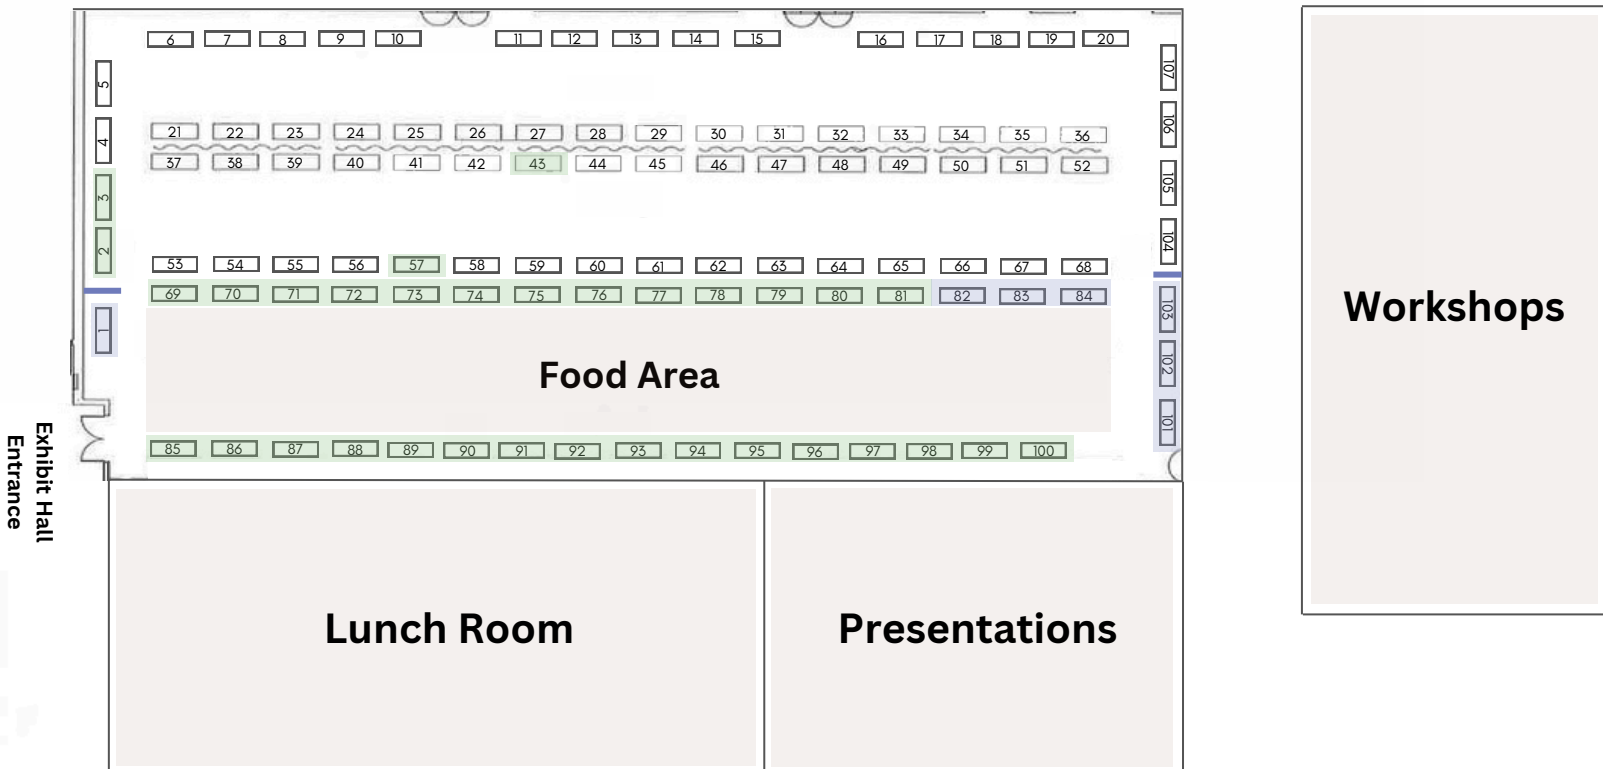

# Conference Center Diagram

This color means  
the table is claimed

This color is an  
unassigned Premium  
Exhibit Table.

A blank table means the  
table hasn't been claimed

Questions? Contact Aaron.

[ajohnson@anewtreatmentcenter.com](mailto:ajohnson@anewtreatmentcenter.com)