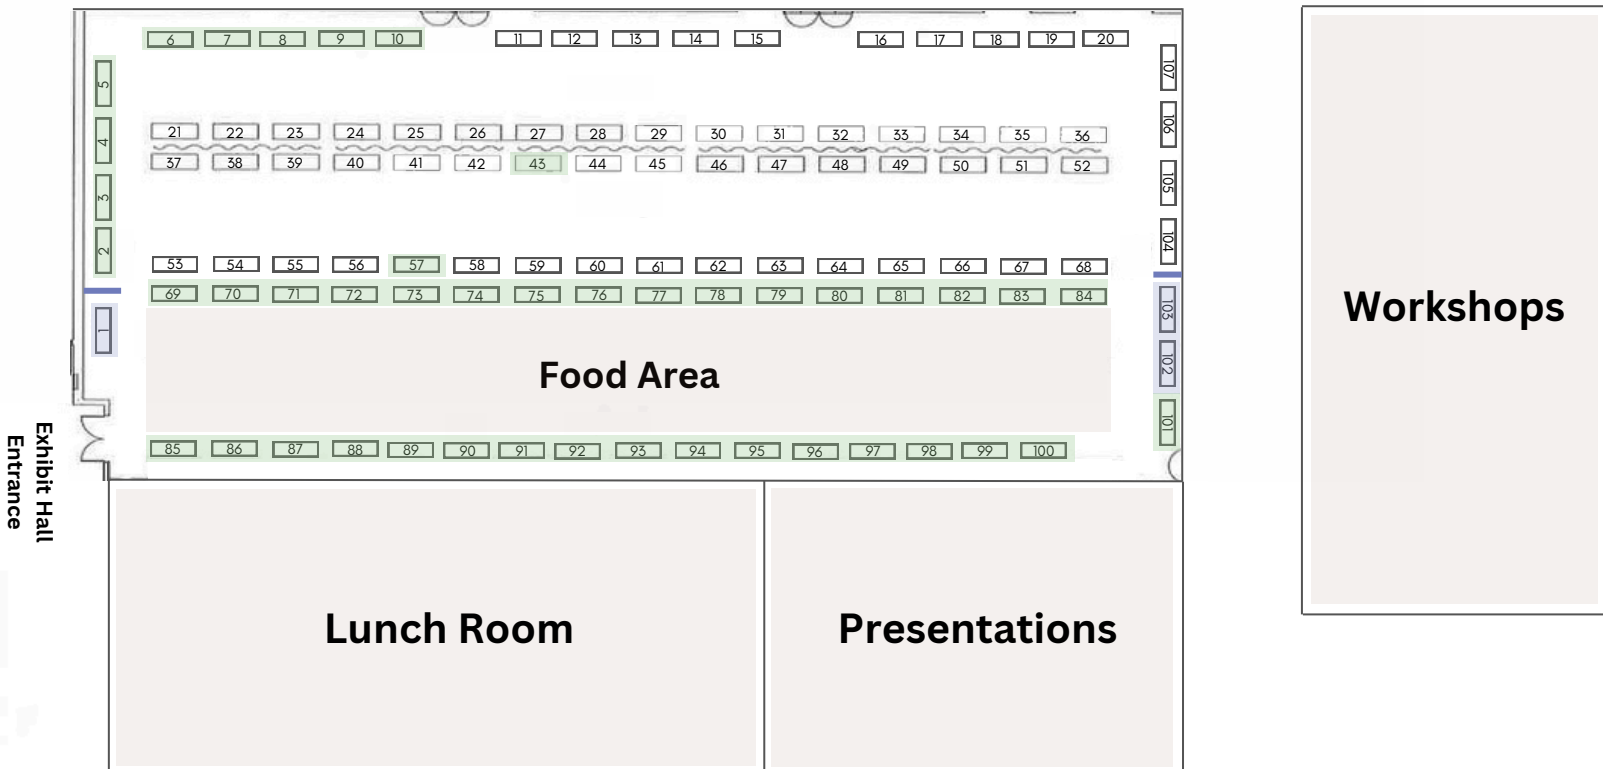

Conference Center Diagram

This color means
the table is claimed

This color is an unclaimed
Premium Exhibit Table.

A blank table means the
table hasn't been claimed

Questions? Contact Aaron.

ajohnson@anewtreatmentcenter.com